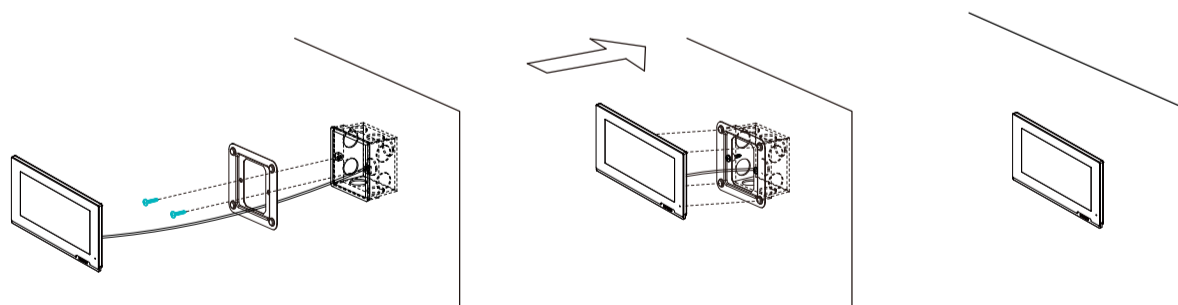

Device interfaces

Alarm input	8
Net Port	RJ45
Power In Port	1
Doorbell	1

General

Installation	Wall mounting
Color	Black
Dimensions	255×170×15.5mm
Working Temperature	-10°C ~ +50°C
Storage Temperature	-40°C ~ +70°C
Protection Grade	IP30
Standby Power Consumption	≤1.6W
Max Power Consumption	≤4W(Without Power output)
Power	12-24V DC
Weight	With package: 690g Without package: 580g

Ordering Information

Model	Description
EH-IS-V36-EN1	Black, 10.1-inch Touch screen, Linux

Installation

- Fix the wall mounting plate on the junction box using screws.
- Fit the device onto the wall mounting plate after wiring is completed.
- Device installation completed.